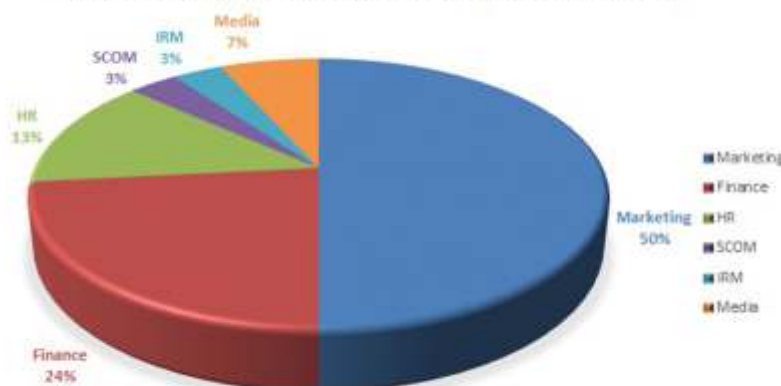

## Recent Final Placement

**Ankit Jain**  
(Batch: 2018-20)  
Bajaj Finserv

**Satyam Singh**  
(Batch: 2018-20)  
Homesfy, Mumbai

**Deep Mehta**  
(Batch: 2018-20)  
CBRE-Real Estate,  
Pune

**Shivani Sharma**  
(Batch:2017-19)  
Franchise India,  
Mumbai

MIBM PLACEMENT IN PERCENTAGE (BATCH:2017-19)